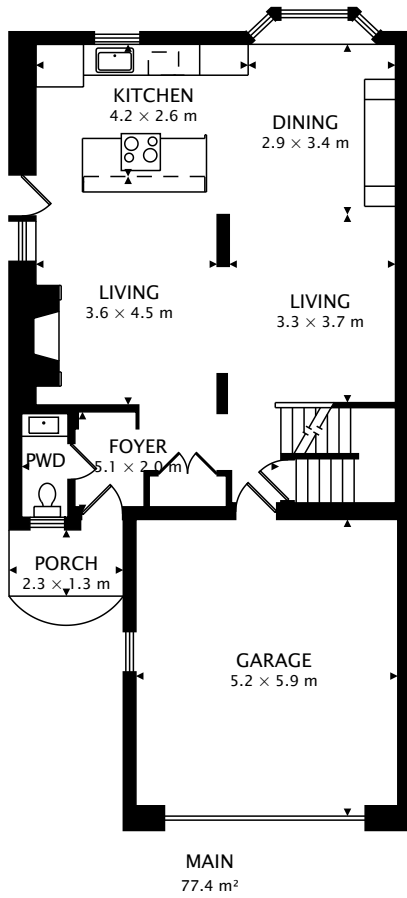

2482 SNOWHILL CT
 BURLINGTON, ON L7M 1Y3

TOTAL
 143.2 m² + 115.7 m² BELOW GRADE