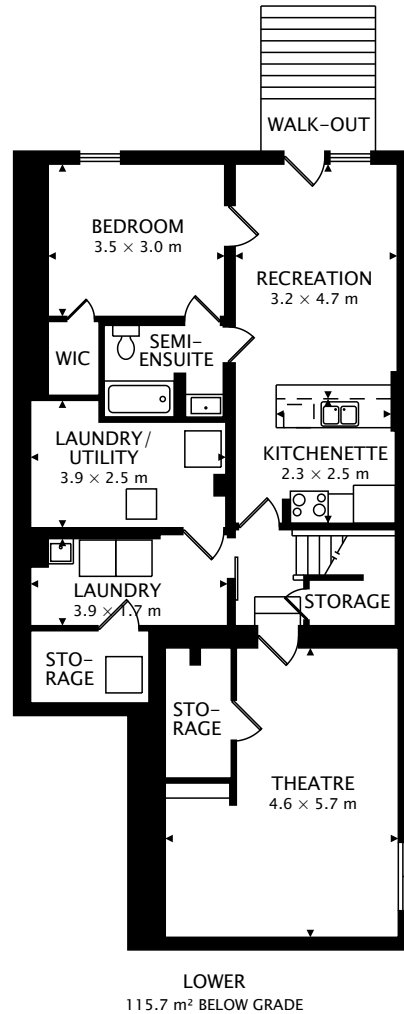

2482 SNOWHILL CT
 BURLINGTON, ON L7M 1Y3

TOTAL
 143.2 m² + 115.7 m² BELOW GRADE