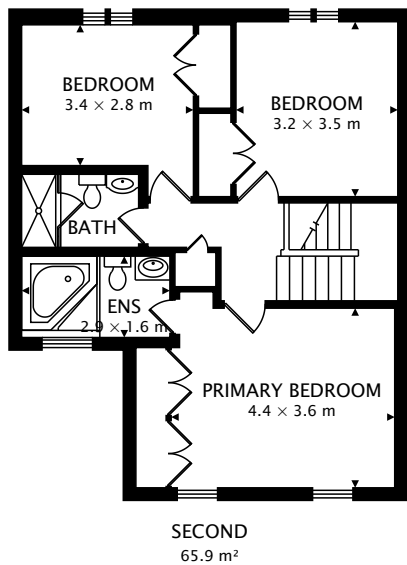

2482 SNOWHILL CT
 BURLINGTON, ON L7M 1Y3

TOTAL
 143.2 m² + 115.7 m² BELOW GRADE